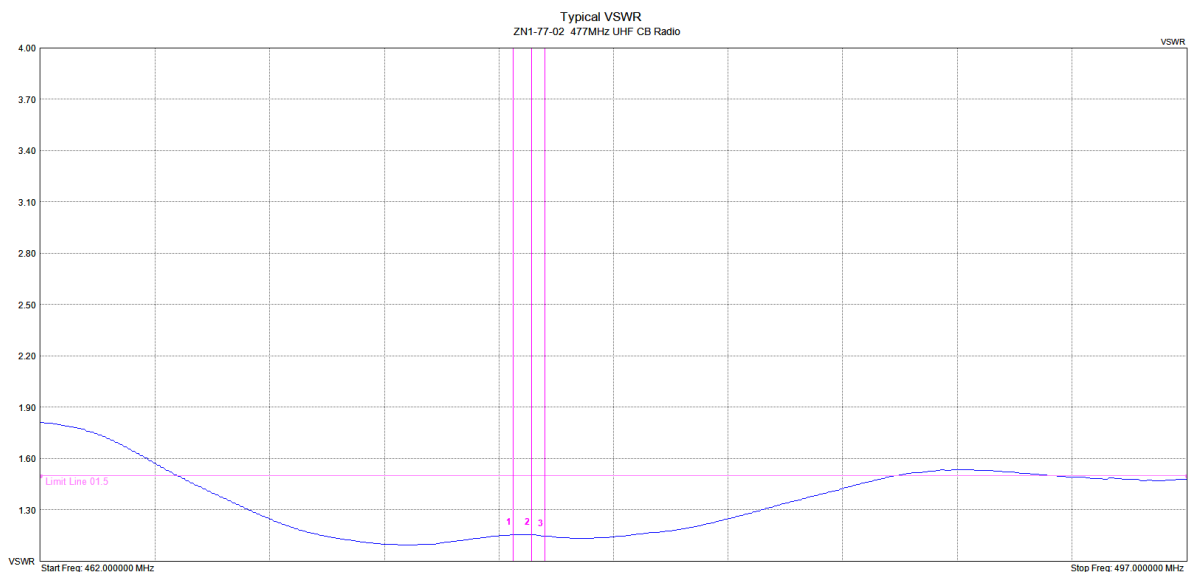

Mtr	Ref	Delta	Ref Freq	Ref Amp	Delta Freq	Delta Amp
1	☐	☐	476.425 MHz	1.15VSWR	--	--
2	☐	☐	477.000 MHz	1.15VSWR	--	--
3	☐	☐	477.413 MHz	1.15VSWR	--	--
4	☐	☐	--	--	--	--