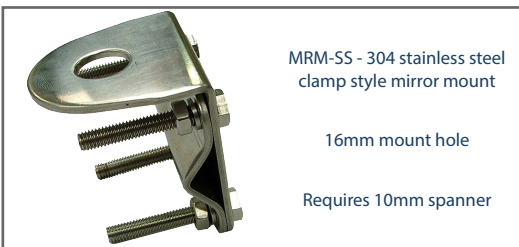

ZN1-77-02

Highly flexible vehicle mount with fixed cable

UHF CB radio 477 MHz