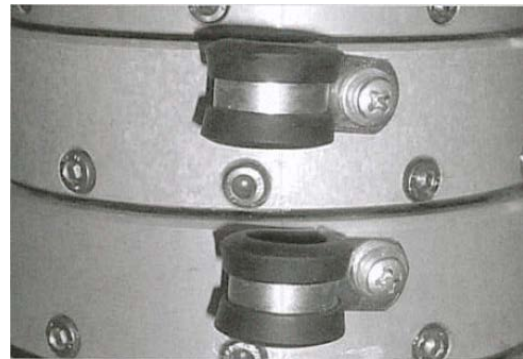

Fireco masts

Accessories for Steady Masts 77-250mm

Mast Guying System

Recommended for mast with an extended height over 10.0 metres

NON TURNABLE NICHT DREHBAR			TURNABLE DREHBAR	
GC.30900	Ø 38mm		GC.30801	
GC.30901	Ø 51mm		GC.30802	
GC.30903	Ø 64mm		GC.30803	
GC.30904	Ø 77mm		GC.30804	
GC.30905	Ø 90mm		GC.30805	
GC.30906	Ø 102mm		GC.30806	
GC.30907	Ø 115mm		GC.30807	
GC.30908	Ø 127mm		GC.30808	
GC.30909	Ø 140mm		GC.30809	
GC.30910	Ø 152mm		GC.30810	
GC.30911	Ø 165mm		GC.30811	
GC.30912	Ø 180mm		GC.30812	
GC.30918	Ø 200mm		GC.30813	
GC.30919	Ø 220mm		GC.30814	
GC.30920	Ø 250mm		GC.30815	

Pickets for rope

P/N

PK.30701

External cable guides

P/N

Description

PN.31050	Cable guide 48mm diameter capability
PN.31051	Cable guide 30mm diameter capability
PN.31054	Helicoidally cable guide 40mm diameter capability