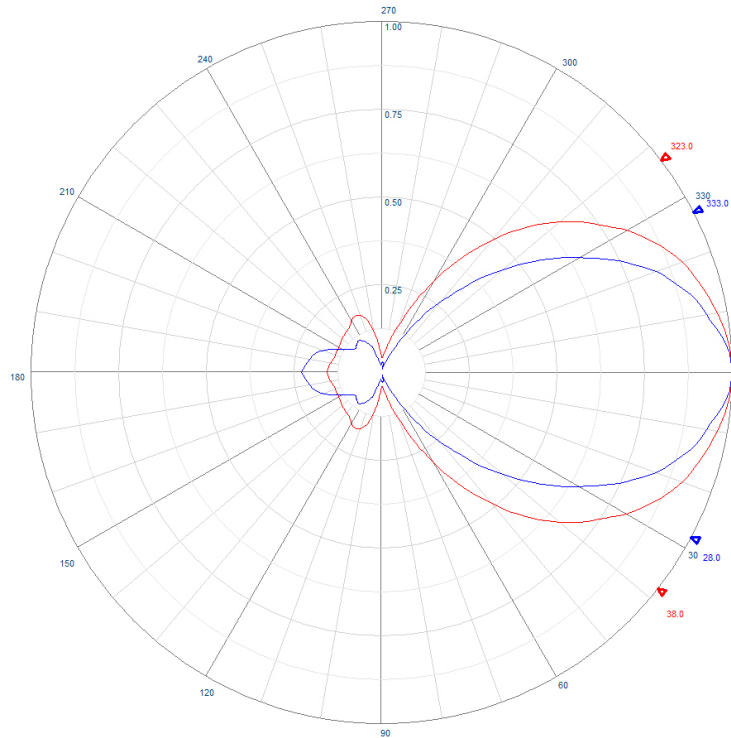

Alternative connectors, adaptors and other installation accessories are all available separately.

	Y403-HH	Y404-RH
Construction	Collapsible corrosion resistant aluminium components, coaxial cable and white PVC handle	Fully-welded corrosion resistant aluminium, round boom, dipole, coaxial cable and white PVC handle
Frequency range	380-700 MHz - UHF/TETRA/LMR	380-520 MHz - UHF/TETRA/LMR
Collapsible	Yes	No - fixed elements
Bandwidth	Specify and 20MHz within band when ordering	
Tuning	Factory	
VSWR	<1.5:1 across specified bandwidth	
Gain - nominal	6 dBd	7.5 dBd
Polarisation	Specify polarisation for mounting of handle can be held in either horizontal or vertical out in the field.	
Maximum power	150 Watts	
Impedance	50 Ohms	
DC grounding	Yes	
Connector	N-type female fitted as standard or specify requirements	
Boom length	700mm	900mm
Longest element	398mm	400mm
Boom diameter	22.22mm	20mm
Weight	500grams	550grams
Mounting hardware	White thermoplastic handle	
Mounting position recommended	When in use hold as far away from metallic objects, structures, trees and your body to achieve specified performance levels	

Y403-HH

Y404-RH

PVC handle on both models

Y403-HH & Y404-RH

Aluminium collapsible or fixed hand-held Yagi
TE.T.RA / L.M.R. / C.B.R.S. / UHF 380-700MHz

Example radiation pattern - Y404-RH

Mtr	Ref	Delta	Ref Freq	Ref Amp	Delta Freq	Delta Amp
1	<input type="checkbox"/>	<input type="checkbox"/>	400.000 MHz	16.52 dB	--	--
2	<input type="checkbox"/>	<input type="checkbox"/>	410.007 MHz	23.38 dB	--	--
3	<input type="checkbox"/>	<input type="checkbox"/>	420.002 MHz	16.82 dB	--	--
4	<input type="checkbox"/>	<input type="checkbox"/>	--	--	--	--