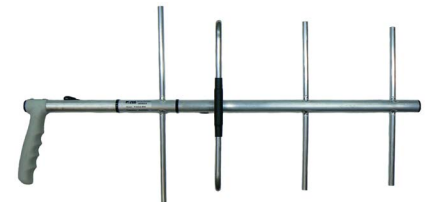

Y403-HH & Y404-RH

Aluminium collapsible or fixed hand-held Yagi

TE.T.RA / L.M.R. / C.B.R.S. / UHF 380-700MHz

These UHF hand-held Yagi's are specifically designed and manufactured for hand-held UHF communications or animal tracking applications or any application within the 380-700MHz range

Alternative connectors, adaptors and other installation accessories are all available separately.

	Y403-HH	Y404-RH
Construction	Collapsible corrosion resistant aluminium components, coaxial cable and white PVC handle	Fully-welded corrosion resistant aluminium, round boom, dipole, coaxial cable and white PVC handle
Frequency range	380-700 MHz - UHF/TETRA/LMR	380-520 MHz - UHF/TETRA/LMR
Collapsible	Yes	No - fixed elements
Bandwidth	Specify and 20MHz within band when ordering	
Tuning	Factory	
VSWR	<1.5:1 across specified bandwidth	
Gain - nominal	6 dBd	7.5 dBd
Polarisation	Specify polarisation for mounting of handle can be held in either horizontal or vertical out in the field.	
Maximum power	150 Watts	
Impedance	50 Ohms	
DC grounding	Yes	
Connector	N-type female fitted as standard or specify requirements	
Boom length	700mm	900mm
Longest element	398mm	400mm
Boom diameter	22.22mm	20mm
Weight	500grams	550grams
Mounting hardware	White thermoplastic handle	
Mounting position recommended	When in use hold as far away from metallic objects, structures, trees and your body to achieve specified performance levels	

Y403-HH

Y404-RH

PVC handle on both models

Y403-HH & Y404-RH

Aluminium collapsible or fixed hand-held Yagi
TE.T.RA / L.M.R. / C.B.R.S. / UHF 380-700MHz

Example radiation pattern - Y404-RH

Mtr	Ref	Delta	Ref Freq	Ref Amp	Delta Freq	Delta Amp
1	<input type="checkbox"/>	<input type="checkbox"/>	400.000 MHz	16.52 dB	--	--
2	<input type="checkbox"/>	<input type="checkbox"/>	410.007 MHz	23.38 dB	--	--
3	<input type="checkbox"/>	<input type="checkbox"/>	420.002 MHz	16.82 dB	--	--
4	<input type="checkbox"/>	<input type="checkbox"/>	--	--	--	--