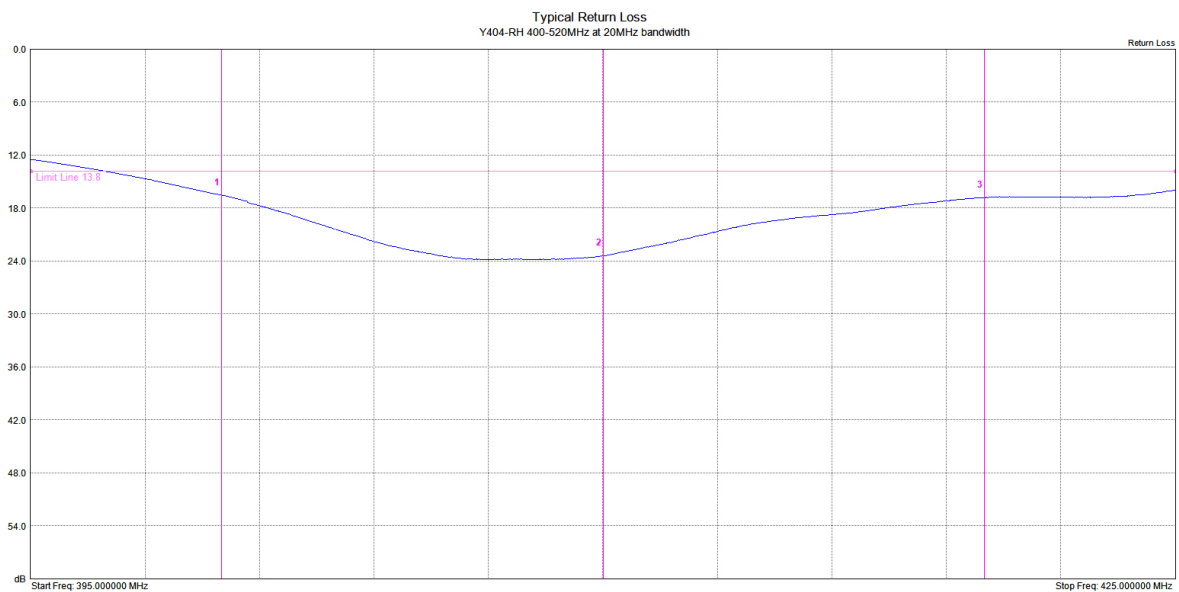

Alternative connectors, adaptors and other installation accessories are all available separately.

	Y403-HH	Y404-RH
Construction	Collapsible corrosion resistant aluminium components, coaxial cable and white PVC handle	Fully-welded corrosion resistant aluminium, round boom, dipole, coaxial cable and white PVC handle
Frequency range	380-700 MHz - UHF/TETRA/LMR	380-520 MHz - UHF/TETRA/LMR
Collapsible	Yes	No - fixed elements
Bandwidth	Specify and 20MHz within band when ordering	
Tuning	Factory	
VSWR	<1.5:1 across specified bandwidth	
Gain - nominal	6 dBd	7.5 dBd
Polarisation	Specify polarisation for mounting of handle can be held in either horizontal or vertical out in the field.	
Maximum power	150 Watts	
Impedance	50 Ohms	
DC grounding	Yes	
Connector	N-type female fitted as standard or specify requirements	
Boom length	700mm	900mm
Longest element	398mm	400mm
Boom diameter	22.22mm	20mm
Weight	500grams	550grams
Mounting hardware	White thermoplastic handle	
Mounting position recommended	When in use hold as far away from metallic objects, structures, trees and your body to achieve specified performance levels	

Y403-HH

Y404-RH

PVC handle on both models

Y403-HH & Y404-RH

Aluminium collapsible or fixed hand-held Yagi
TE.T.RA / L.M.R. / C.B.R.S. / UHF 380-700MHz

Example radiation pattern - Y404-RH

Mtr	Ref	Delta	Ref Freq	Ref Amp	Delta Freq	Delta Amp
1	<input type="checkbox"/>	<input type="checkbox"/>	400.000 MHz	16.52 dB	--	--
2	<input type="checkbox"/>	<input type="checkbox"/>	410.007 MHz	23.38 dB	--	--
3	<input type="checkbox"/>	<input type="checkbox"/>	420.002 MHz	16.82 dB	--	--
4	<input type="checkbox"/>	<input type="checkbox"/>	--	--	--	--