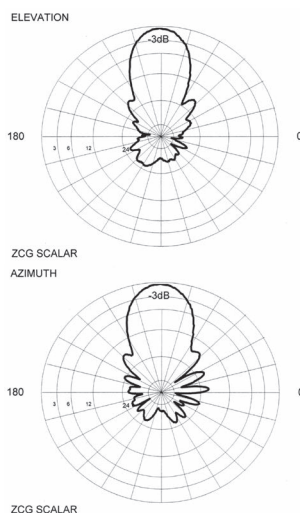

**Y415 fitted with YFRS-AL
Flat Rear Screen**