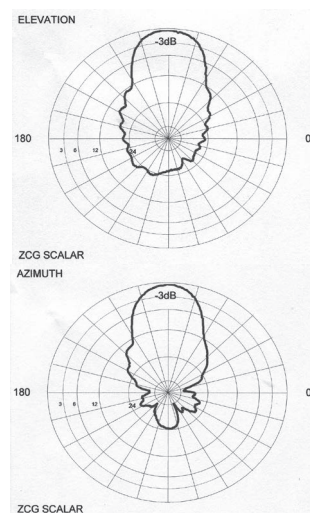

**Y615TVSS fitted with YVRS-SS
Vee-shaped Rear Screen**