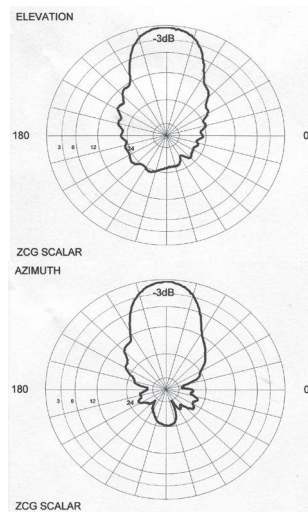

Y615TVSS fitted with YVRS-SS Vee-shaped Rear Screen