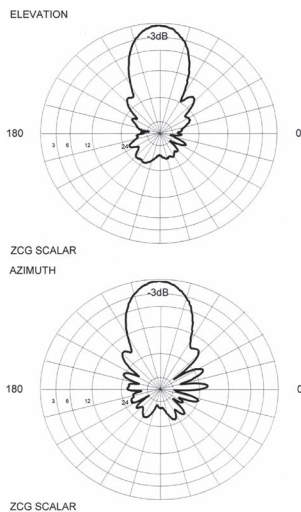

Y415 fitted with YFRS-AL Flat Rear Screen