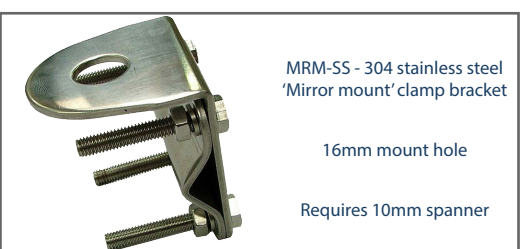

Mounting hardware, adaptors, connectors and other installation accessories are all available separately.

	GRN480	GRN480-TPM	GRNFC480*
Includes	Antenna top and cable base	Antenna top only	Antenna, 4.7m fixed cable
Detachable top	Yes		No
Construction	Delrin ferrule, highly flexible black PVC radome		
Frequency range	UHF 470-490MHz including UHF CB Radio 477MHz		
VSWR	<1.5:1		
Tuning	Factory		
Gain	4dBi		
Maximum power	50 Watts		
Impedance	50 Ohms		
Polarisation	Vertical		
H Plane	360° omni-directional		
Height	330mm		
Weight	360 grams	115 grams	320 grams
Connector	UHF male supplied	UHF male in base of ferrule	UHF male supplied
Cable	Right-angle 4.7m RG58A/U	None supplied - order separate	Fixed 4.7m RG58A/U
Mounting hardware order separate	Bullbar: BBM-SS, BBML-SS, BBMXL-SS or BBKB-B Truck Mirror: MRM-SS Bracket Mounting: GM1, GM2, GM6		
Mounting position recommended	As high on your vehicle/structure as possible using a minimum 16mm hole or appropriate bracket with a 16mm hole		
Installation tools required	14mm spanner for split nut securing - GRNFC480 11mm and 25mm spanner for UHF base securing - GRN-480		

Typical VSWR

GRN480 series

Highly flexible ground independent whip and base
UHF 470-490MHz including UHF CB radio 477MHz

Recommended installation accessories - GRN480-TPM series

Additional installation accessories