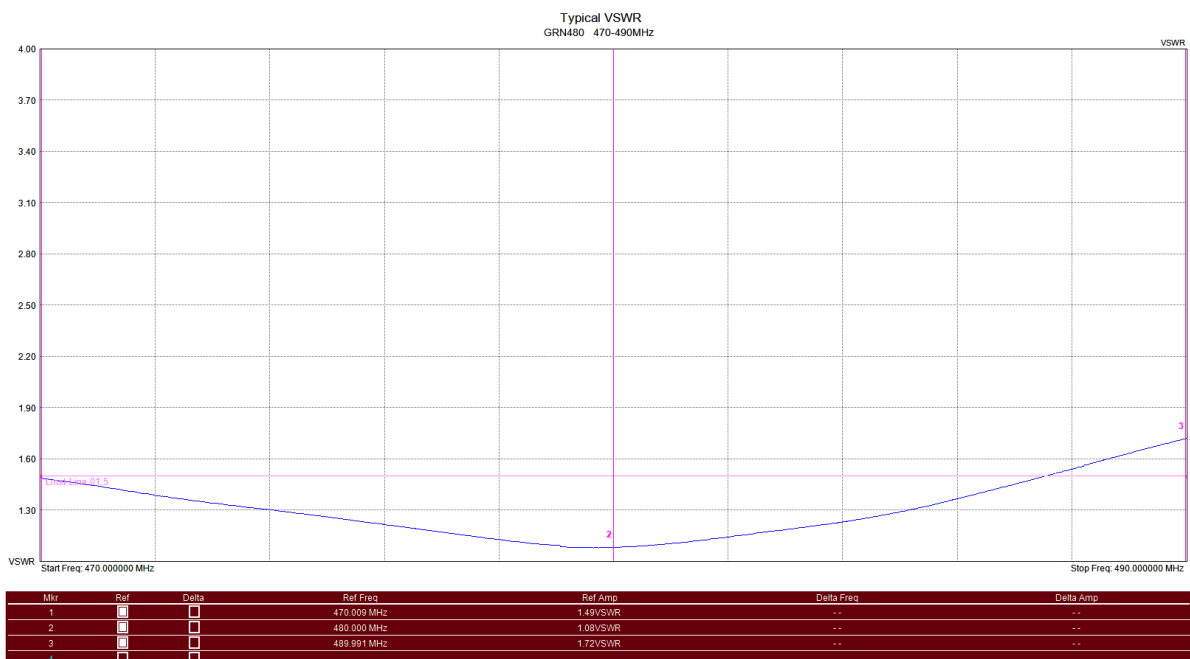

Mounting hardware, adaptors, connectors and other installation accessories are all available separately.

	GRN480	GRN480-TPM	GRNFC480*
Includes	Antenna top and cable base	Antenna top only	Antenna, 4.7m fixed cable
Detachable top	Yes		No
Construction	Delrin ferrule, highly flexible black PVC radome		
Frequency range	UHF 470-490MHz including UHF CB Radio 477MHz		
VSWR	<1.5:1		
Tuning	Factory		
Gain	4dBi		
Maximum power	50 Watts		
Impedance	50 Ohms		
Polarisation	Vertical		
H Plane	360° omni-directional		
Height	330mm		
Weight	360 grams	115 grams	320 grams
Connector	UHF male supplied	UHF male in base of ferrule	UHF male supplied
Cable	Right-angle 4.7m RG58A/U	None supplied - order separate	Fixed 4.7m RG58A/U
Mounting hardware order separate	Bullbar: BBM-SS, BBML-SS, BBMXL-SS or BBKB-B Truck Mirror: MRM-SS Bracket Mounting: GM1, GM2, GM6		
Mounting position recommended	As high on your vehicle/structure as possible using a minimum 16mm hole or appropriate bracket with a 16mm hole		
Installation tools required	14mm spanner for split nut securing - GRNFC480 11mm and 25mm spanner for UHF base securing - GRN-480		

GRN480

GRN480-TPM

GRNFC480

GRN480 series

Highly flexible ground independent whip and base
UHF 470-490MHz including UHF CB radio 477MHz

 **In-stock
Ready to
Ship**
* Signifies build to
order item

Example radiation pattern

Typical VSWR

GRN480 series

Highly flexible ground independent whip and base
UHF 470-490MHz including UHF CB radio 477MHz

Recommended installation accessories - GRN480-TPM series

Additional installation accessories