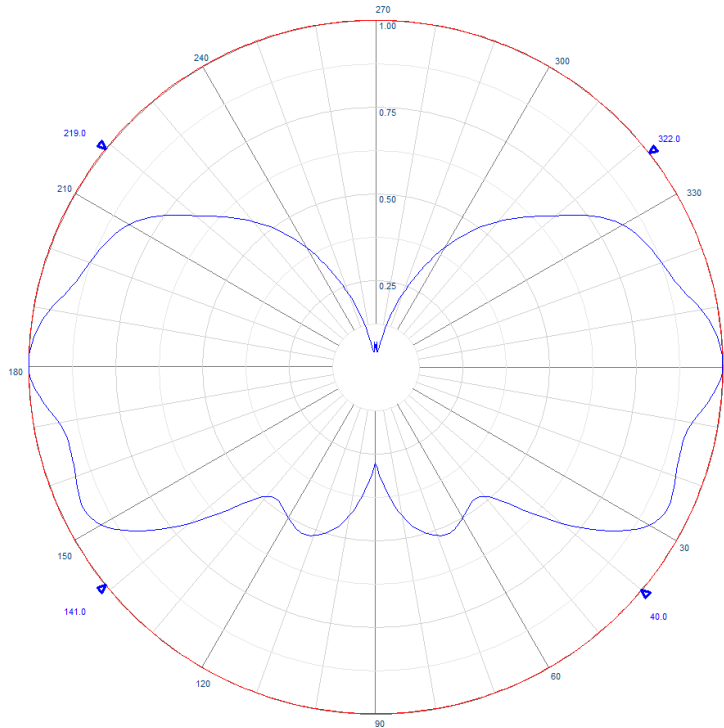

GRN480 series

Highly flexible ground independent whip and base
UHF 470-490MHz including UHF CB radio 477MHz

**In-stock
Ready to
Ship**
* Signifies build to
order item

Example radiation pattern