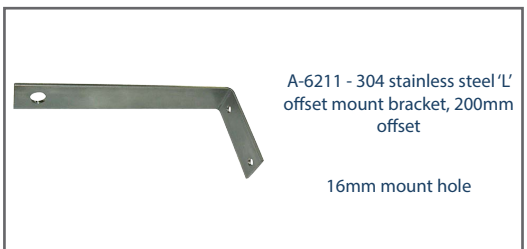

Additional installation accessories