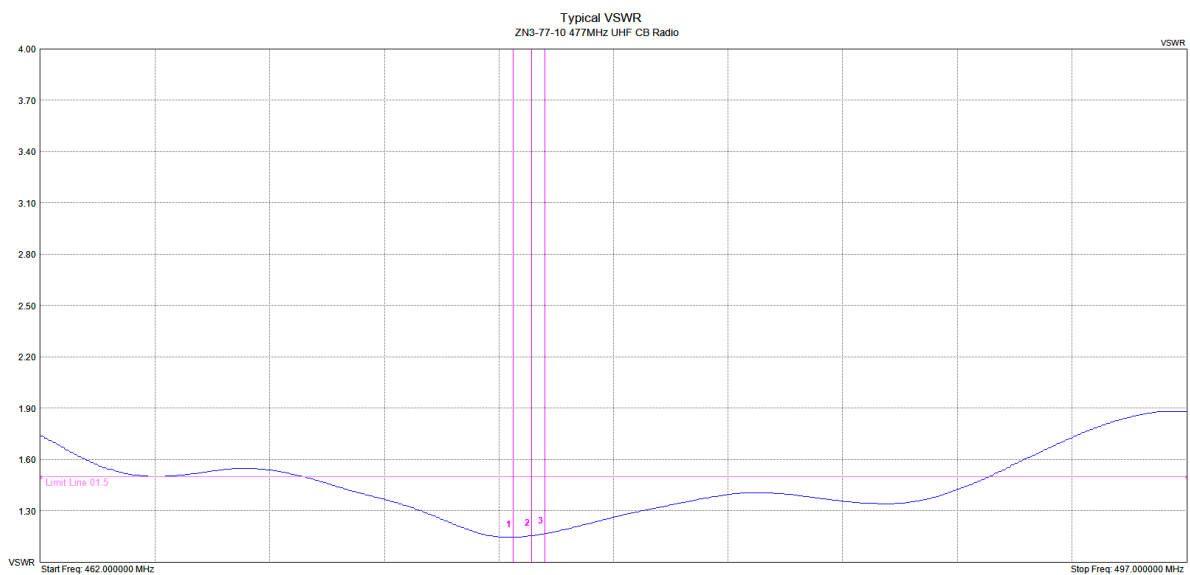

Mtr	Ref	Delta	Ref Freq	Ref Amp	Delta Freq	Delta Amp
1	☐	☐	476.425 MHz	1.15VSWR	--	--
2	☐	☐	477.000 MHz	1.16VSWR	--	--
3	☐	☐	477.413 MHz	1.17VSWR	--	--
4	☐	☐	--	--	--	--

Typical VSWR