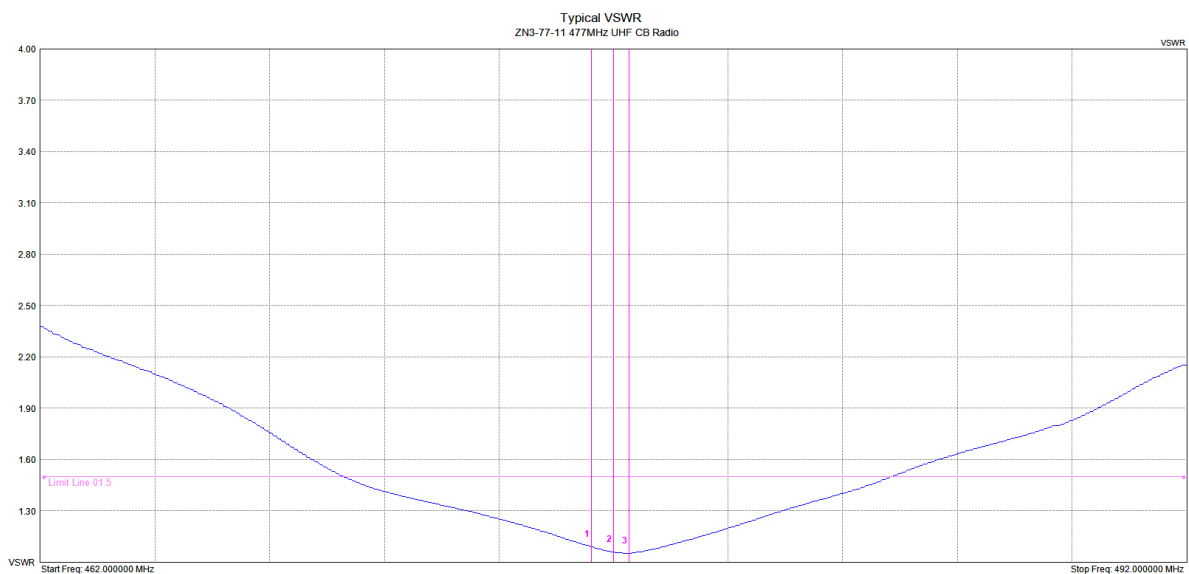

Mounting hardware, connectors and other installation accessories are all available separately.

	ZN3-77-11B	ZN3-77-11W
Colour	Black	White
Construction	Coloured fibreglass radome, aluminium ferrule, stainless steel 'barrel' spring base, external coaxial cable and termination	
Frequency range	UHF CB radio 477MHz	
Bandwidth	476.4125-477.4125MHz - covering all 40/80 channels	
VSWR	<1.5:1	
Tuning	Factory	
Gain	6.6dBi - suits semi-hilly terrain such as regional areas	
Maximum power	100 Watts	
Impedance	50 Ohms	
Polarisation	Vertical	
H Plane	360° omni-directional	
Cable	4.5 metres MIL-SPEC RG58 low loss, solid core, bottom exit from spring base	
Connector	FME female fitted to cable - for ease of installation	
Adaptor - supplied	FME male to UHF male	
Height	1.2 metres	
Weight	1.42kg	
Mounting hardware order separate	Bullbar: BBM-SS, BBML-SS, BBMXL-SS or BBKB-B Bracket Mounting: GM1, GM2, GM6	
Mounting position recommended	As high on your vehicle/structure as possible using a 13mm hole or appropriate bracket	
Installation kit contents	3mm Allen key, PVC cap, 8 x cable ties and FME male to UHF male adaptor	
Installation tools required	18mm spanner for split nut securing to base	

FME female jack connector fitted to cable

FME male to UHF Male PL259 adaptor

ZN3-77-11 Series

Heavy-duty detachable spring base collinear UHF CB Radio 477MHz

Example radiation pattern

Mtr	Ref	Delta	Ref Freq	Ref Amp	Delta Freq	Delta Amp
1	<input checked="" type="checkbox"/>	<input type="checkbox"/>	476.423 MHz	1.09VSWR	--	--
2	<input checked="" type="checkbox"/>	<input type="checkbox"/>	477.000 MHz	1.06VSWR	--	--
3	<input checked="" type="checkbox"/>	<input type="checkbox"/>	477.413 MHz	1.05VSWR	--	--
4	<input type="checkbox"/>	<input type="checkbox"/>	--	--	--	--