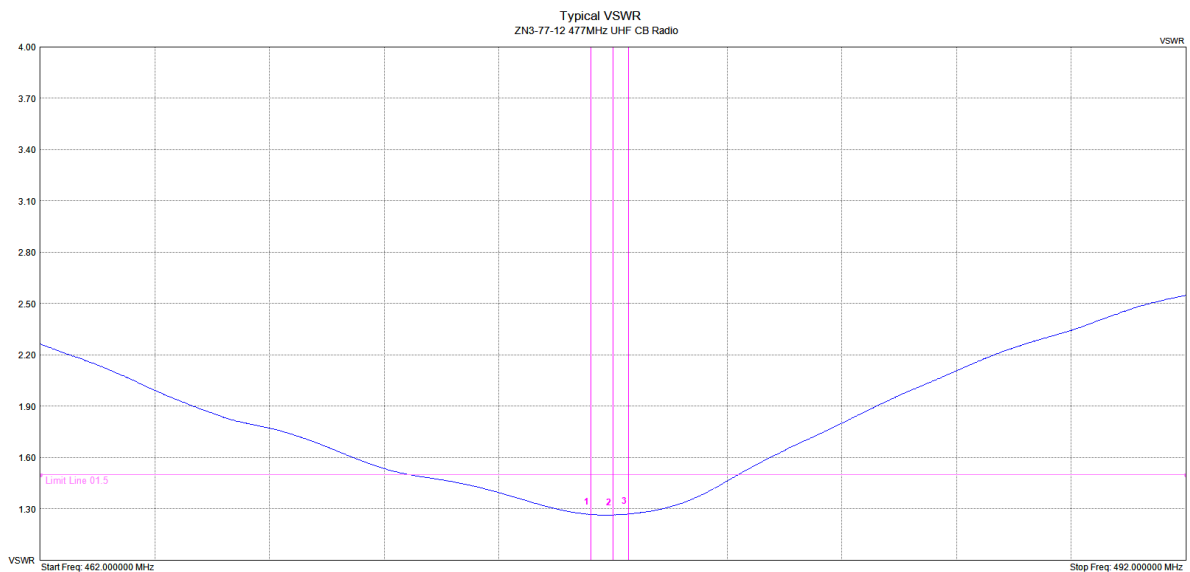

Mounting hardware, connectors and other installation accessories are all available separately.

	ZN3-77-12B	ZN3-77-12W
Colour	Black	White
Construction	Coloured fibreglass radome, aluminium ferrule, stainless steel 'barrel' spring base, external coaxial cable and termination	
Frequency range	477 MHz - UHF CB radio	
Bandwidth	476.4125 - 477.4125 MHz - covering all 40/80 channels	
VSWR	<1.5:1	
Tuning	Factory	
Gain	8.1dBi - suits flat terrain such as central Australia	
Maximum power	100 Watts	
Impedance	50 Ohms	
Polarisation	Vertical	
H Plane	360° omnidirectional	
Cable	4.5 metres RG58 low loss, solid core, bottom exit from spring base	
Connector	FME female fitted to cable - for ease of installation	
Adaptor - supplied	FME male to UHF male PL259	
Height	2.1 metres	
Weight	1.6kg	
Mounting hardware order separate	Bullbar: BBM-SS, BBML-SS, BBMXL-SS or BBKB-B Bracket Mounting: GM1, GM2, GM4, GM6	
Mounting position recommended	As high on your vehicle/structure as possible using a 13mm hole or appropriate bracket	
Installation kit contents	3mm Allen key, PVC cap, 8 x cable ties and FME male to UHF male adaptor	
Installation tools required	18mm spanner for split nut securing to base	

FME female jack connector fitted to cable

FME male to UHF Male PL259 adaptor

ZN3-77-12 Series

Super heavy-duty detachable spring base collinear
UHF CB Radio 477 MHz

Example radiation pattern

Mkr	Ref	Delta	Ref Freq	Ref Amp	Delta Freq	Delta Amp
1	<input type="checkbox"/>	<input type="checkbox"/>	476.425 MHz	1.27VSWR	--	--
2	<input type="checkbox"/>	<input type="checkbox"/>	477.000 MHz	1.28VSWR	--	--
3	<input type="checkbox"/>	<input type="checkbox"/>	477.413 MHz	1.27VSWR	--	--
4	<input type="checkbox"/>	<input type="checkbox"/>				

Typical VSWR

ZN3-77-12 Series

Super heavy-duty detachable spring base collinear UHF CB Radio 477 MHz

Recommended installation accessories

BBM-SS - wrap around bull bar mount, up to 50mm diameter bull bar tube