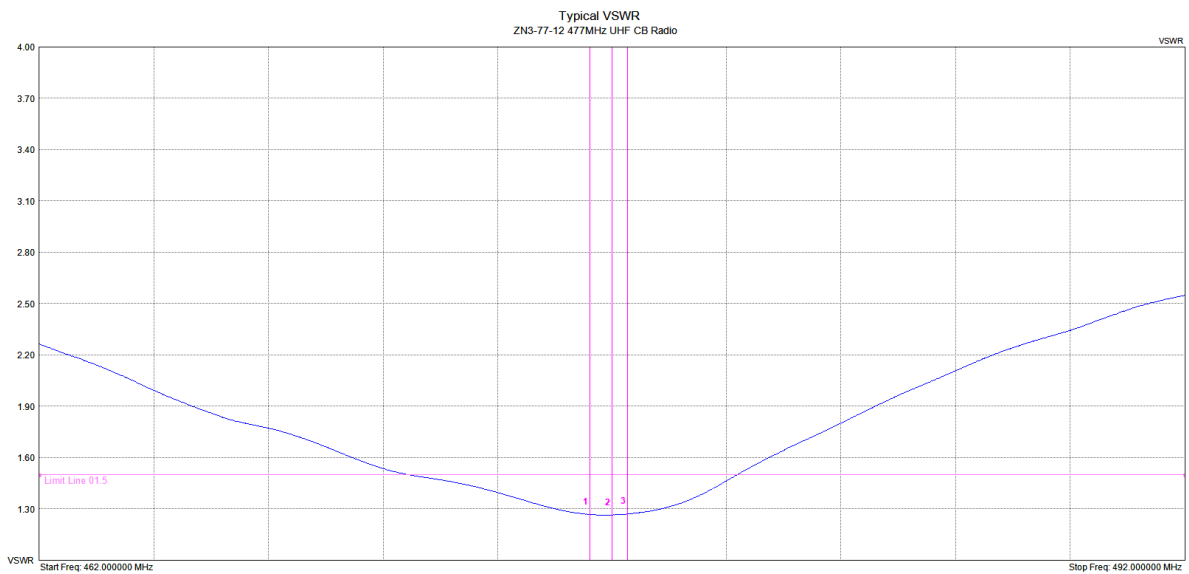

Mounting hardware, connectors and other installation accessories are all available separately.

	ZN3-77-12B	ZN3-77-12W
Colour	Black	White
Construction	Coloured fibreglass radome, aluminium ferrule, stainless steel 'barrel' spring base, external coaxial cable and termination	
Frequency range	UHF CB radio 477MHz	
Bandwidth	476.4125-477.4125MHz - covering all 40/80 channels	
VSWR	<1.5:1	
Tuning	Factory	
Gain	8.1dBi	
Maximum power	100 Watts	
Impedance	50 Ohms	
Polarisation	Vertical	
H Plane	360° omni-directional	
Cable	4.5 metres MIL-SPEC RG58 low loss, solid core, bottom exit from spring base	
Connector	FME female fitted to cable - for ease of installation	
Adaptor - supplied	FME male to UHF male PL259	
Height	2.1 metres	
Weight	1.6kg	
Mounting hardware order separate	Bullbar: BBM-SS, BBML-SS, BBMXL-SS or BBKB-B Bracket Mounting: GM1, GM2, GM4, GM6	
Mounting position recommended	As high on your vehicle/structure as possible using a 13mm hole or appropriate bracket	
Installation kit contents	3mm Allen key, PVC cap, 8 x cable ties and FME male to UHF male adaptor	
Installation tools required	18mm spanner for split nut securing to base	

FME female jack connector fitted to cable

FME male to UHF Male PL259 adaptor

ZN3-77-12 Series

Super heavy-duty detachable spring base collinear UHF CB Radio 477MHz

Example radiation pattern

Mkr	Ref	Delta	Ref Freq	Ref Amp	Delta Freq	Delta Amp
1	<input type="checkbox"/>	<input type="checkbox"/>	478.425 MHz	1.27VSWR	--	--
2	<input type="checkbox"/>	<input type="checkbox"/>	477.000 MHz	1.28VSWR	--	--
3	<input type="checkbox"/>	<input type="checkbox"/>	477.413 MHz	1.27VSWR	--	--
4	<input type="checkbox"/>	<input type="checkbox"/>				

Typical VSWR

ZN3-77-12 Series

Super heavy-duty detachable spring base collinear UHF CB Radio 477MHz

Recommended installation accessories

BBM-SS - wrap around bull bar mount, up to 50mm diameter bull bar tube