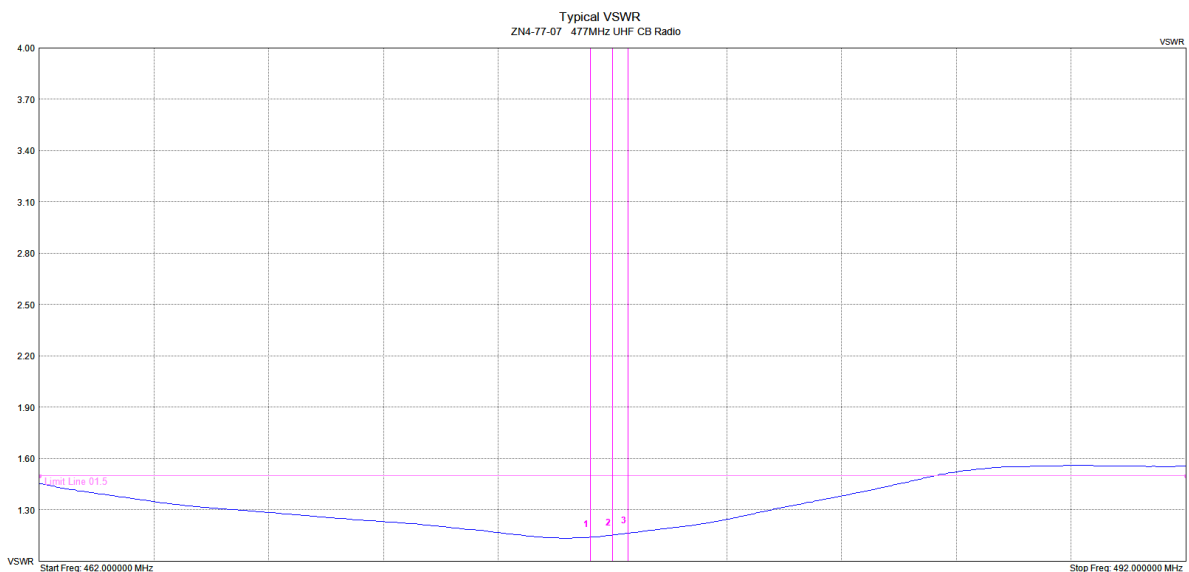

Mtr	Ref	Delta	Ref Freq	Ref Amp	Delta Freq	Delta Amp
1	☐	☐	476.425 MHz	1.14VSWR	--	--
2	☐	☐	477.000 MHz	1.15VSWR	--	--
3	☐	☐	477.413 MHz	1.16VSWR	--	--
4	☐	☐	--	--	--	--