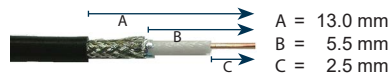

### Reverse polarity connectors

  
In-stock  
Ready to  
Ship  
\* Signifies build to  
order item

**7902**

Reverse TNC male  
crimp connector  
For MIL-SPEC RG58  
coaxial cable

**7902-2\***

Reverse TNC female  
clamp connector  
For MIL-SPEC RG58  
coaxial cable

**7902-3\***

Reverse TNC male  
crimp connector  
For RG174 cable

**7902-4**

Reverse TNC female  
crimp connector  
For MIL-SPEC RG58  
coaxial cable

**7963-4**

Reverse SMA male  
crimp connector  
For MIL-SPEC RG58  
coaxial cable