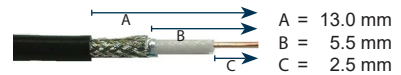

Reverse gender connectors

Reverse polarity connectors

In-stock
Ready to
Ship
* Signifies build to
order item

7902

Reverse TNC male
crimp connector
For MIL-SPEC RG58
coaxial cable

7902-2*

Reverse TNC female
clamp connector
For MIL-SPEC RG58
coaxial cable

7902-3*

Reverse TNC male
crimp connector
For RG174 cable

7902-4

Reverse TNC female
crimp connector
For MIL-SPEC RG58
coaxial cable

7963-4

Reverse SMA male
crimp connector
For MIL-SPEC RG58
coaxial cable

7963-10

Reverse SMA male
crimp connector
For RG174/RG316
coaxial cable

7988

Reverse BNC male
crimp connector
For MIL-SPEC RG58
coaxial cable

8239

Reverse TNC male
crimp connector
For RU400 low loss,
solid conductor coaxial
cable

8268

Reverse SMA female
crimp connector
For MIL-SPEC RG58
coaxial cable

8276-2

Reverse polarity
SMA female
solder pin crimp
connector
For RG174/RG316
coaxial cable

8304

SMC reverse male
crimp connector
For RG174/RG316
coaxial cable

8304-2

Reverse SMC female
crimp connector
For RG174/RG316
coaxial cable