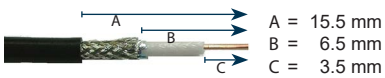

## Reverse gender connectors

### Reverse polarity connectors

  
In-stock  
Ready to  
Ship  
\* Signifies build to  
order item

**7902**

Reverse TNC male  
crimp connector  
For MIL-SPEC RG58  
coaxial cable

**7902-2\***

Reverse TNC female  
clamp connector  
For MIL-SPEC RG58  
coaxial cable