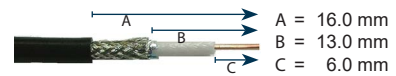

Reverse gender connectors

Reverse polarity connectors

In-stock
Ready to
Ship
* Signifies build to
order item

7902

Reverse TNC male
crimp connector
For MIL-SPEC RG58
coaxial cable

7902-2*

Reverse TNC female
clamp connector
For MIL-SPEC RG58
coaxial cable

7902-3*

Reverse TNC male
crimp connector
For RG174 cable

7902-4

Reverse TNC female
crimp connector
For MIL-SPEC RG58
coaxial cable

7963-4

Reverse SMA male
crimp connector
For MIL-SPEC RG58
coaxial cable

7963-10

Reverse SMA male
crimp connector
For RG174/RG316
coaxial cable

7988

Reverse BNC male
crimp connector
For MIL-SPEC RG58
coaxial cable

8239

Reverse TNC male
crimp connector
For RU400 low loss,
solid conductor coaxial
cable

8268

Reverse SMA female
crimp connector
For MIL-SPEC RG58
coaxial cable

8276-2

Reverse polarity
SMA female
solder pin crimp
connector
For RG174/RG316
coaxial cable

8304

SMC reverse male
crimp connector
For RG174/RG316
coaxial cable

8304-2

Reverse SMC female
crimp connector
For RG174/RG316
coaxial cable