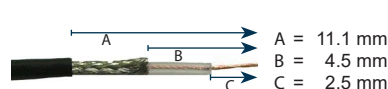

**7963-10**

Reverse SMA male  
crimp connector  
For RG174/RG316  
coaxial cable

**7988**

Reverse BNC male  
crimp connector  
For MIL-SPEC RG58  
coaxial cable

**8239**

Reverse TNC male  
crimp connector  
For RU400 low loss,  
solid conductor coaxial  
cable

**8268**

Reverse SMA female  
crimp connector  
For MIL-SPEC RG58  
coaxial cable

**8276-2**

Reverse polarity  
SMA female  
solder pin crimp  
connector  
For RG174/RG316  
coaxial cable

**8304**

SMC reverse male  
crimp connector  
For RG174/RG316  
coaxial cable