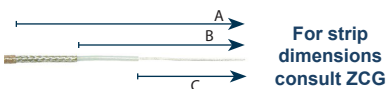

**7963-10**

Reverse SMA male  
crimp connector  
For RG174/RG316  
coaxial cable

**7988**

Reverse BNC male  
crimp connector  
For MIL-SPEC RG58  
coaxial cable

**8239**

Reverse TNC male  
crimp connector  
For RU400 low loss,  
solid conductor coaxial  
cable

**8268**

Reverse SMA female  
crimp connector  
For MIL-SPEC RG58  
coaxial cable

**8276-2**

Reverse polarity  
SMA female  
solder pin crimp  
connector  
For RG174/RG316  
coaxial cable

**8304**

SMC reverse male  
crimp connector  
For RG174/RG316  
coaxial cable