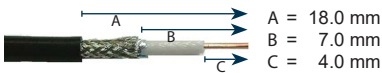

### Reverse polarity connectors

  
In-stock  
Ready to  
Ship  
\* Signifies build to  
order item

**7902**

Reverse TNC male  
crimp connector  
For MIL-SPEC RG58  
coaxial cable

**7902-2\***

Reverse TNC female  
clamp connector  
For MIL-SPEC RG58  
coaxial cable

**7902-3\***

Reverse TNC male  
crimp connector  
For RG174 cable

**7902-4**

Reverse TNC female  
crimp connector  
For MIL-SPEC RG58  
coaxial cable

**7963-4**

Reverse SMA male  
crimp connector  
For MIL-SPEC RG58  
coaxial cable