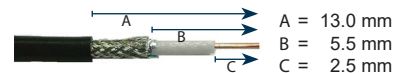

Reverse SMA male
crimp connector
For RG174/RG316
coaxial cable