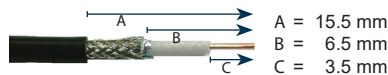

**7902-3\***

Reverse TNC male  
crimp connector  
For RG174 cable

**7902-4**

Reverse TNC female  
crimp connector  
For MIL-SPEC RG58  
coaxial cable

**7963-4**

Reverse SMA male  
crimp connector  
For MIL-SPEC RG58  
coaxial cable

**7963-10**

Reverse SMA male  
crimp connector  
For RG174/RG316  
coaxial cable

**7988**

Reverse BNC male  
crimp connector  
For MIL-SPEC RG58  
coaxial cable

**8239**

Reverse TNC male  
crimp connector  
For RU400 low loss,  
solid conductor coaxial  
cable