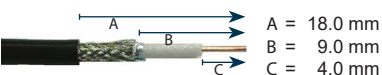

**7963-10**

Reverse SMA male  
crimp connector  
For RG174/RG316  
coaxial cable

**7988**

Reverse BNC male  
crimp connector  
For MIL-SPEC RG58  
coaxial cable

**8239**

Reverse TNC male  
crimp connector  
For RU400 low loss,  
solid conductor coaxial  
cable